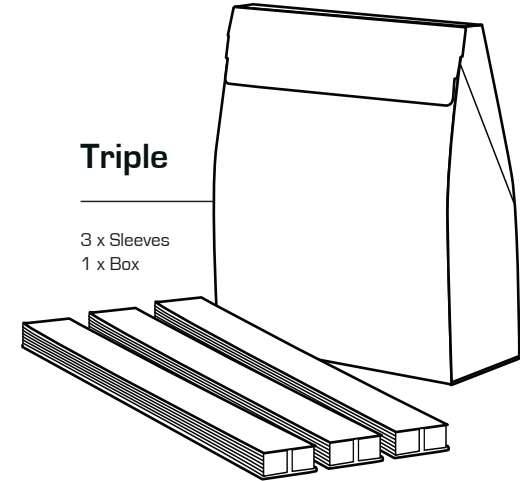

CMYK printing is available on all boxes on up to 4 sides, and we provide low minimum orders with quick turnaround time. Quantities can be mixed between box sizes to get a better overall price.

All boxes are designed to be used with the Flexi-Hex mini sleeves. These slot over each bottle to create a 360° honeycomb protection layer to protect each bottle during transit. These can also be printed on either 1 or 2 sides.

RECOMMENDED COMPONENTS FOR ULTIMATE PROTECTION...

PINCH TOP BOTTLE BOXES

Sleeves sold separately

Single

1 x Sleeve
1 x Box

Double

2 x Sleeves
1 x Box

Triple

3 x Sleeves
1 x Box

6 BOTTLE BOXES

Sleeves sold separately

6 Bottle Box

6 x Sleeves
1 x Box

Layer Pad
(Included with box)

Box

PRICELIST