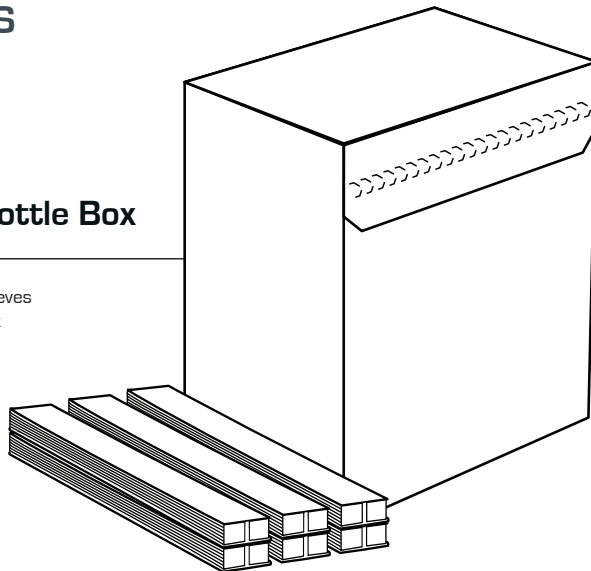

CMYK printing is available on all boxes on up to 4 sides, and we provide low minimum orders with quick turnaround time. Quantities can be mixed between box sizes to get a better overall price.

All boxes are designed to be used with the Flexi-Hex mini sleeves. These slot over each bottle to create a 360° honeycomb protection layer to protect each bottle during transit. These can also be printed on either 1 or 2 sides.

RECOMMENDED COMPONENTS FOR ULTIMATE PROTECTION...

PINCH TOP BOTTLE BOXES

Sleeves sold separately

Single

1 x Sleeve
1 x Box

Double

2 x Sleeves
1 x Box

Triple

3 x Sleeves
1 x Box

6 BOTTLE BOXES

Sleeves sold separately

6 Bottle Box

6 x Sleeves
1 x Box

Layer Pad
(Included with box)

Box

PRICELIST

Mini Bottle Sleeve	Ref	Print	200	400	600	1000+
Sold in cartons of 100 	BX/FX/BS/BK	Unprinted	£ 0.78	£ 0.76	£ 0.59	£ 0.55
	PT/BX/FX/BS/BK/1	Printed 1 Side	£ 1.13	£ 1.01	£ 0.76	£ 0.70
	PT/BX/FX/BS/BK/2	Printed 2 Sides	£ 1.33	£ 1.16	£ 0.91	£ 0.85
Single Pinch-Top	Ref	Print	200	400	600	1000+
Sold in cartons of 100 	BX/FX/SPT	Unprinted	£ 0.92	£ 0.87	£ 0.69	£ 0.64
	PT/BX/FX/SPT/1	Printed 1 Panel	£ 1.67	£ 1.37	£ 1.04	£ 0.94
	PT/BX/FX/SPT/2	Printed 2 - 4 Panels	£ 1.97	£ 1.62	£ 1.29	£ 1.19
Double Pinch-Top	Ref	Print	200	400	600	1000+
Sold in cartons of 100 	BX/FX/DPT	Unprinted	£ 1.46	£ 1.36	£ 1.10	£ 1.02
	PT/BX/FX/DPT/1	Printed 1 Panel	£ 2.21	£ 1.86	£ 1.45	£ 1.32
	PT/BX/FX/DPT/2	Printed 2 - 4 Panels	£ 2.51	£ 2.11	£ 1.70	£ 1.57
Triple Pinch-Top	Ref	Print	150	375	600	1050+
Sold in cartons of 75 	BX/FX/TPT	Unprinted	£ 1.96	£ 1.81	£ 1.47	£ 1.37
	PT/BX/FX/TPT/1	Printed 1 Panel	£ 2.71	£ 2.31	£ 1.82	£ 1.67
	PT/BX/FX/TPT/2	Printed 2 - 4 Panels	£ 3.01	£ 2.56	£ 2.07	£ 1.92
6 Bottle Box	Ref	Print	100	300	600	1000+
Sold in cartons of 30 	BX/FX/6BB	Unprinted	£ 3.36	£ 3.11	£ 2.52	£ 2.35
	PT/BX/FX/6BB/1	Printed 1 Panel	£ 4.11	£ 3.61	£ 2.87	£ 2.65
	PT/BX/FX/6BB/2	Printed 2 - 4 Panels	£ 4.41	£ 3.86	£ 3.12	£ 2.90