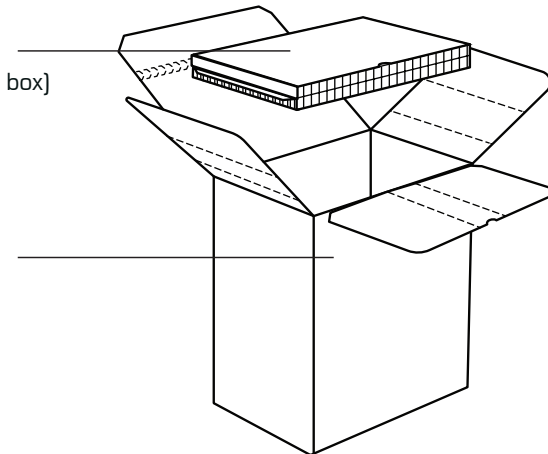

CMYK printing is available on all boxes on up to 4 sides, and we provide low minimum orders with quick turnaround time. Quantities can be mixed between box sizes to get a better overall price.

All boxes are designed to be used with the Flexi-Hex mini sleeves. These slot over each bottle to create a 360° honeycomb protection layer to protect each bottle during transit. These can also be printed on either 1 or 2 sides.

RECOMMENDED COMPONENTS FOR ULTIMATE PROTECTION...

PINCH TOP BOTTLE BOXES

Sleeves sold separately

Single

1 x Sleeve
1 x Box

Double

2 x Sleeves
1 x Box

Triple

3 x Sleeves
1 x Box

6 BOTTLE BOXES

Sleeves sold separately

6 Bottle Box

6 x Sleeves
1 x Box

Layer Pad
(Included with box)

Box

PRICELIST

Mini Bottle Sleeve	Ref	Print	200	400	600	1000+
Sold in cartons of 100 	BX/FX/BS/BK	Unprinted	£ 0.78	£ 0.76	£ 0.59	£ 0.55
	PT/BX/FX/BS/BK/1	Printed 1 Side	£ 1.13	£ 1.01	£ 0.76	£ 0.70
	PT/BX/FX/BS/BK/2	Printed 2 Sides	£ 1.33	£ 1.16	£ 0.91	£ 0.85
Single Pinch-Top	Ref	Print	200	400	600	1000+
Sold in cartons of 100 	BX/FX/SPT	Unprinted	£ 0.92	£ 0.87	£ 0.69	£ 0.64
	PT/BX/FX/SPT/1	Printed 1 Panel	£ 1.67	£ 1.37	£ 1.04	£ 0.94
	PT/BX/FX/SPT/2	Printed 2 - 4 Panels	£ 1.97	£ 1.62	£ 1.29	£ 1.19
Double Pinch-Top	Ref	Print	200	400	600	1000+
Sold in cartons of 100 	BX/FX/DPT	Unprinted	£ 1.46	£ 1.36	£ 1.10	£ 1.02
	PT/BX/FX/DPT/1	Printed 1 Panel	£ 2.21	£ 1.86	£ 1.45	£ 1.32
	PT/BX/FX/DPT/2	Printed 2 - 4 Panels	£ 2.51	£ 2.11	£ 1.70	£ 1.57
Triple Pinch-Top	Ref	Print	150	375	600	1050+
Sold in cartons of 75 	BX/FX/TPT	Unprinted	£ 1.96	£ 1.81	£ 1.47	£ 1.37
	PT/BX/FX/TPT/1	Printed 1 Panel	£ 2.71	£ 2.31	£ 1.82	£ 1.67
	PT/BX/FX/TPT/2	Printed 2 - 4 Panels	£ 3.01	£ 2.56	£ 2.07	£ 1.92
6 Bottle Box	Ref	Print	100	300	600	1000+
Sold in cartons of 30 	BX/FX/6BB	Unprinted	£ 3.36	£ 3.11	£ 2.52	£ 2.35
	PT/BX/FX/6BB/1	Printed 1 Panel	£ 4.11	£ 3.61	£ 2.87	£ 2.65
	PT/BX/FX/6BB/2	Printed 2 - 4 Panels	£ 4.41	£ 3.86	£ 3.12	£ 2.90