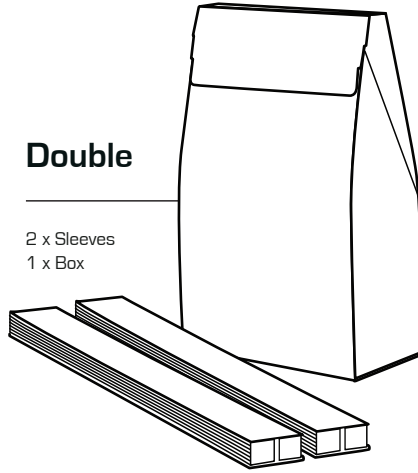

CMYK printing is available on all boxes on up to 4 sides, and we provide low minimum orders with quick turnaround time. Quantities can be mixed between box sizes to get a better overall price.

All boxes are designed to be used with the Flexi-Hex mini sleeves. These slot over each bottle to create a 360° honeycomb protection layer to protect each bottle during transit. These can also be printed on either 1 or 2 sides.

RECOMMENDED COMPONENTS FOR ULTIMATE PROTECTION...

PINCH TOP BOTTLE BOXES

Sleeves sold separately

Single

1 x Sleeve
1 x Box

Double

2 x Sleeves
1 x Box

Triple

3 x Sleeves
1 x Box

6 BOTTLE BOXES

Sleeves sold separately

6 Bottle Box

6 x Sleeves
1 x Box

Layer Pad
(Included with box)

Box

PRICELIST